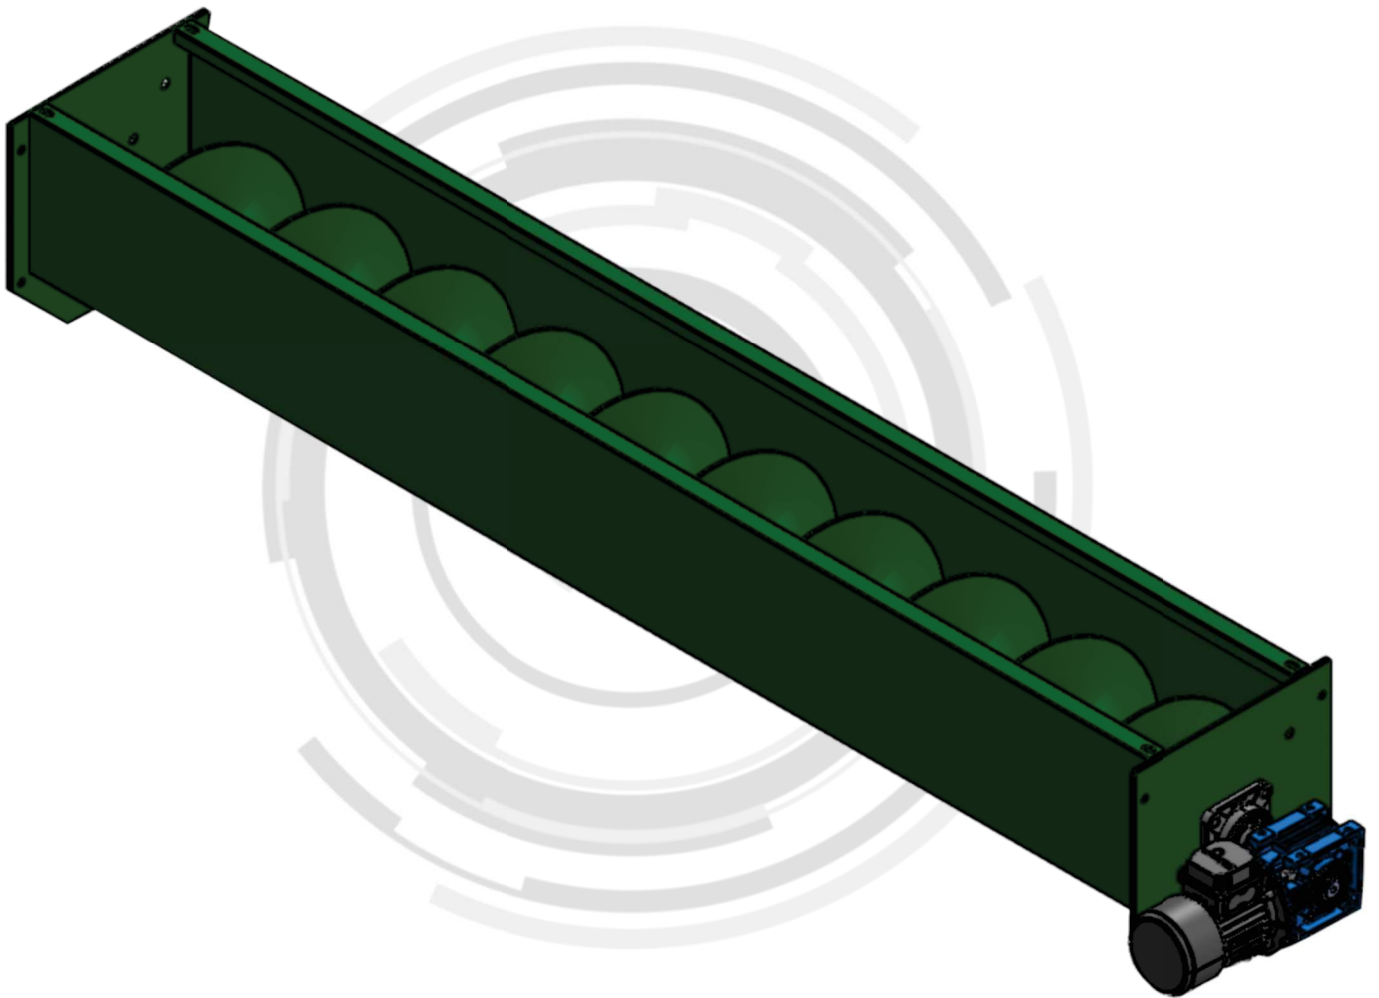

# Choclea horizontal

Choclea for  
transporting hazelnuts

## Choclea

The choclea is suitable for the horizontal transport of hazelnuts, nuts and other products. It is made in modules.

**Minimum size:** 3 meter modules

**Diameter size:** 200 mm

Data, descriptions and illustrations are provided for information only and not binding