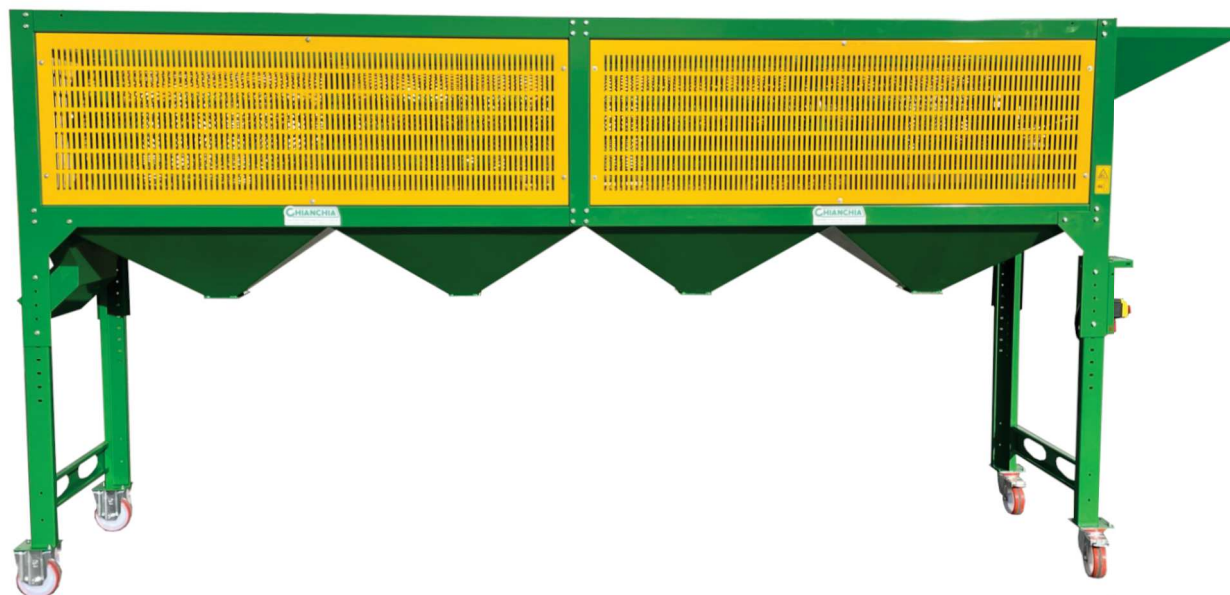

Calibrating machine 2014

Calibrating
machine 4 caliber
+ out of caliber

Calibrating machine 2014

The machine is suitable for medium-large companies, for product calibration.

Calibrator Roller

By replacing the calibrating roller with specific rollers, it is possible to select various forest fruits: hazelnuts, walnuts, almonds, chestnuts and olives.

Inverter

Potentiometer for electronic speed variator on request

HEIGHT: variable by adjusting the legs

HEIGHT OF THE BAG FROM THE GROUND: variable

WIDTH: 800 mm

LENGTH: 5000 mm

WEIGHT: 400 Kg

MOTOR: Hp 1,5

VOLTAGE: 220/380 V

OPERATORS: 1

ROLLER WEIGHT: 40 Kg

Data, descriptions and illustrations are provided for information only and not binding