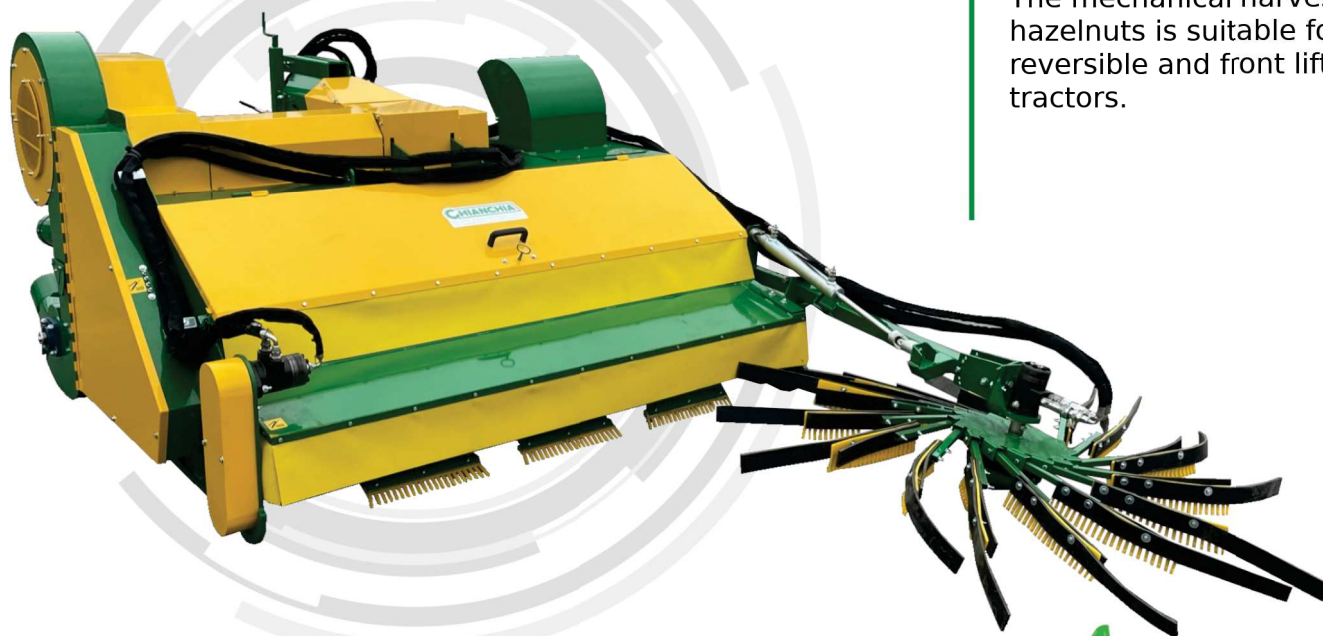

Harvester K2800

Mechanic
Harvester

Harvester K2800

The mechanical harvester for hazelnuts is suitable for reversible and front lift tractors.

OPTIONAL:
SIDE SWEEPING BRUSH

Harvester K2800

Dimensions

HEIGHT: 1200 mm

WIDTH: 2100 mm

LENGTH: 2000 mm

WEIGHT WITH BRUSH: Kg 850

TRACTOR POWER: 70-80 horsepower

BRUSH DIAMETER: 1300 mm

Data, descriptions and illustrations are provided for information only and not binding