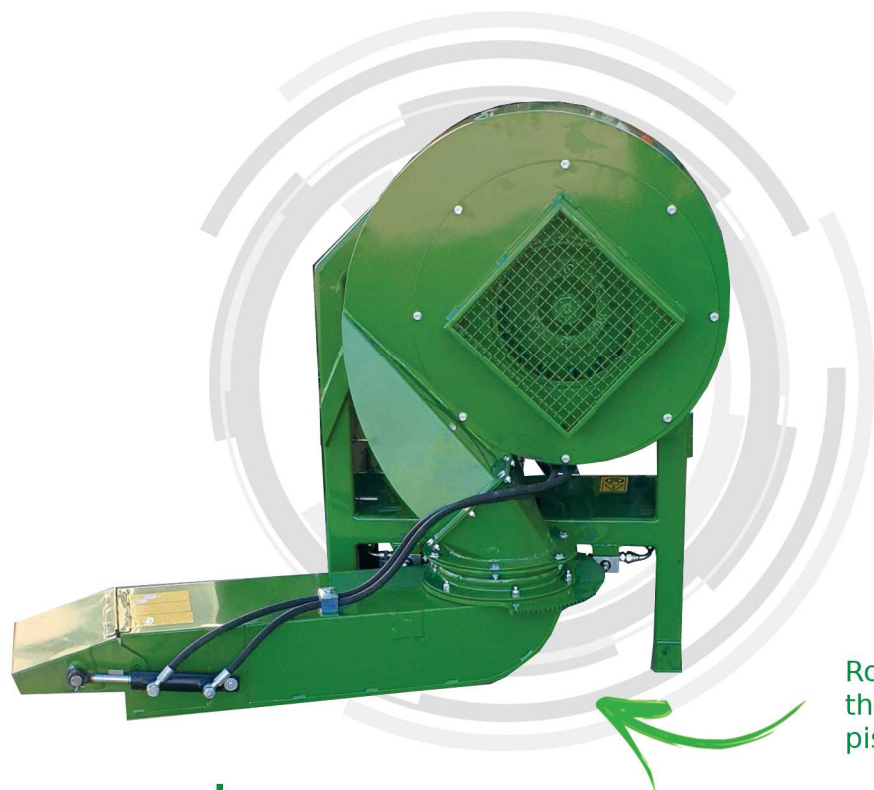

Swather Bidirectional

Swather

Swather Bidirectional

This machine is suitable for quickly winding products such as hazelnuts, chestnuts, walnuts and foliage, to allow them to be harvested quickly.

Rotation of the air flow and adjustment of the bulkhead by means of hydraulic pistons

HEIGHT: 1100 mm
WIDTH: 1050 mm
LENGTH: 1500 mm
WEIGHT: 190 Kg
NEEDED POWER: 40 Hp
OPERATORS: 1

Deflector for air jet regulation

Data, descriptions and illustrations are provided for information only and not binding